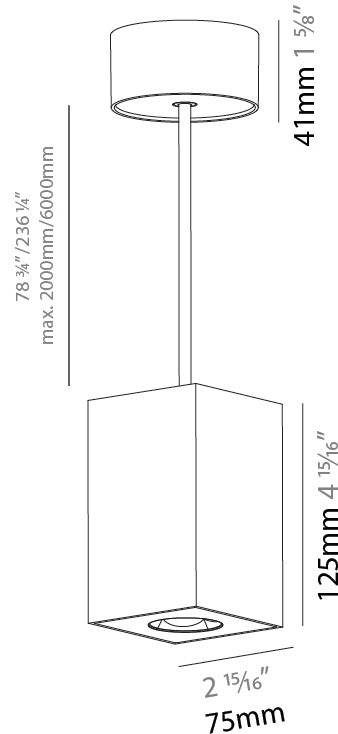

GENERAL

Series: Oiko Pro Square
Brand: Prolicht
Division: Architectural
Mounting Type: Suspension
Mounting Location: Ceiling
Subcategory: Pendant

PHYSICAL

Shape: Square
Length (mm): 75
Length (in): 2 ¹⁵/₁₆
Width (mm): 75
Width (in): 2 ¹⁵/₁₆
Height (mm): 125
Height (in): 4 ¹⁵/₁₆
Light Distribution: Direct
Weight (kg): 0.769
Fixture Finish: SSR / BKV / CWI / CRY / HAB / UFT / ITA / RUA / FTG / MYG / LOD / PUS / FRO / FUP / KIA / POP / BLS / SPG / MEY / GOH / GUM / CHC / COM / ABZ / JAG / OBR / MOS / ROR
Fixture Material: Metal
Cable Details: 2,000mm / 6,000mm Cable - Options : Transparent, Black, White, Red, Orange

ELECTRICAL

Lamp Type: LED (Zhaga Standard)
Input Wattage (W): 12.9
Dimming: Tri-Mode (Non-Dimming and Phase Dimming (120Vac only) and 0-10V Dimming)
Driver Included: No
Driver Location: Remote
Driver Type: Constant Current - Universal
Driver Class: Class 2
Input Voltage (V): 120 - 277
Constant Current (MA): 350

LED

Color Temperature (°K): 2700 / 3000 / 3500 / 4000
Max. Delivered Lumen (lm): 1377 / 1372 / 1438 / 1451
Nominal Lumen (lm): 1473 / 1468 / 1538 / 1552
CRI: >90 CRI
Lamp Life (hrs): 50000

OPTICAL

Reflector°: 60
Adjustability: Fixed

RATINGS AND CERTIFICATIONS

Certified By: Certified for North American Standards
IP rating: IP20